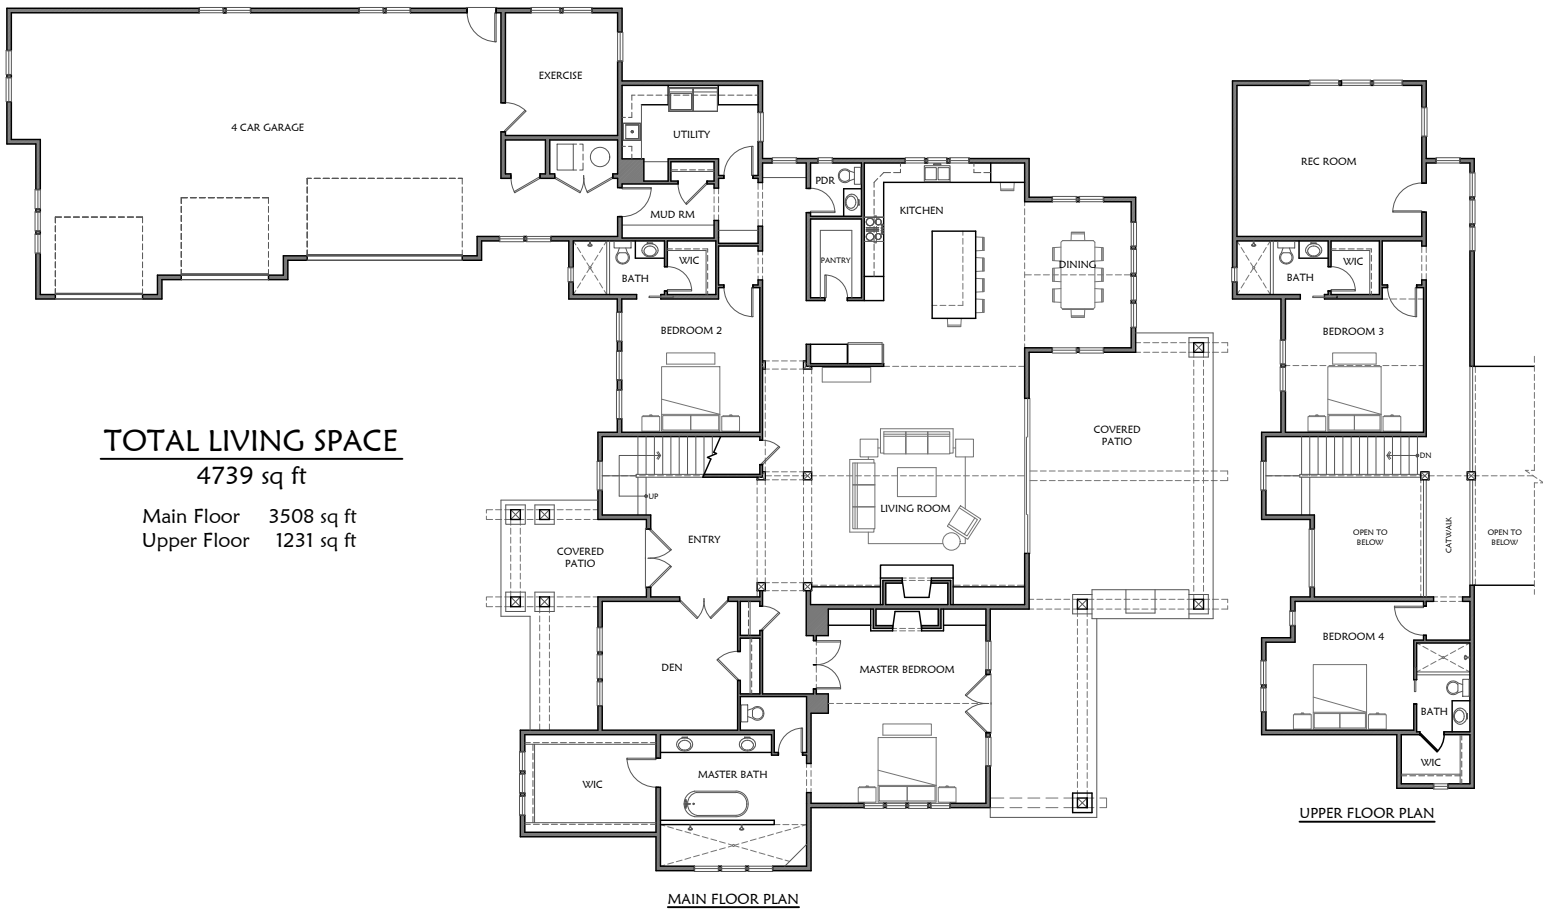

Tamarack

TOTAL LIVING SPACE
4739 sq ft

Main Floor 3508 sq ft
Upper Floor 1231 sq ft