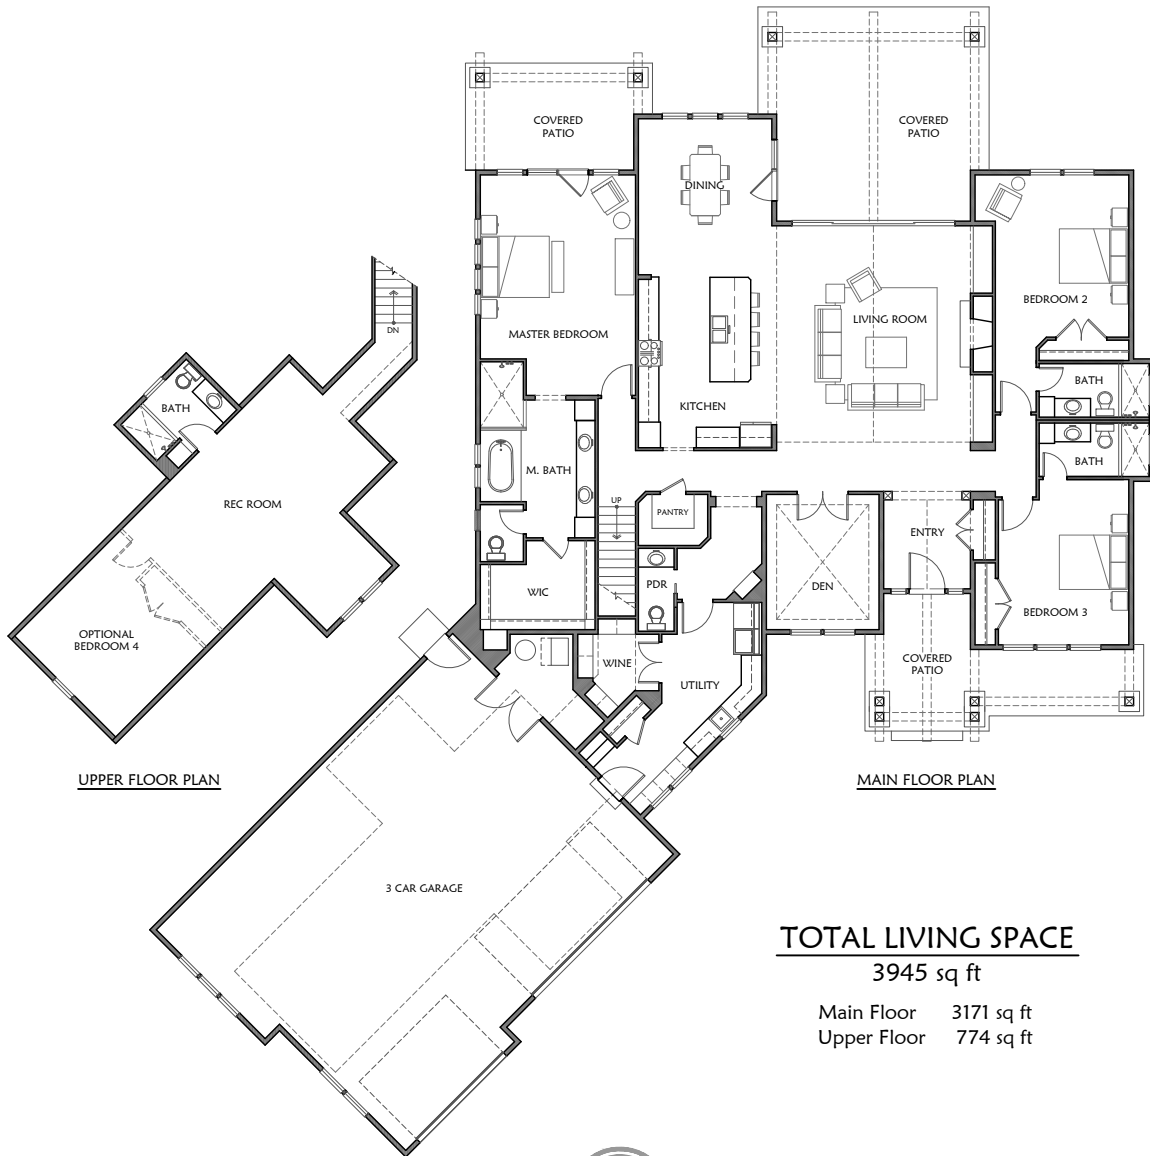

Durango

TOTAL LIVING SPACE

3945 sq ft

Main Floor 3171 sq ft
 Upper Floor 774 sq ft