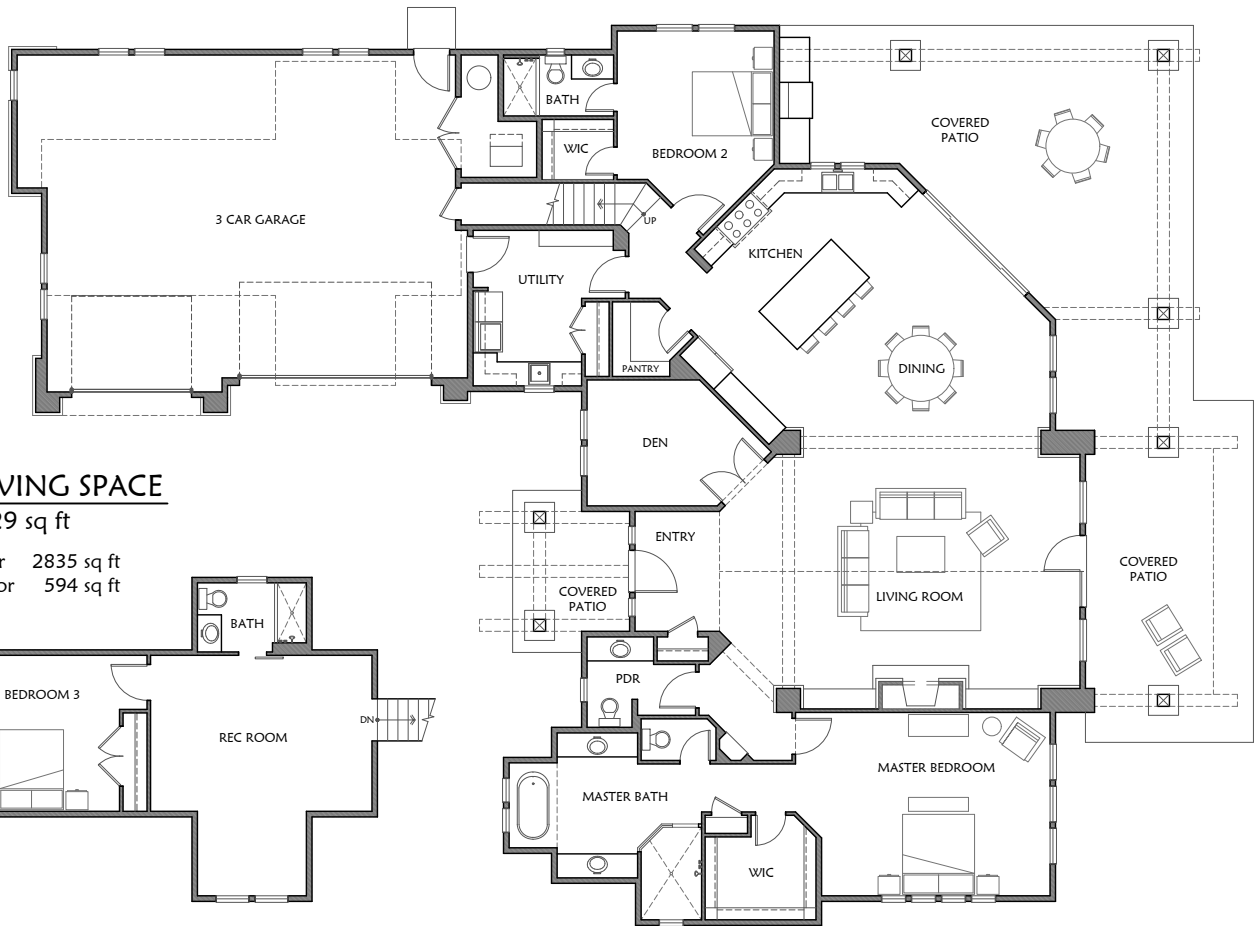

Sheridan

TOTAL LIVING SPACE

3429 sq ft

Main Floor 2835 sq ft
 Upper Floor 594 sq ft

UPPER FLOOR PLAN

MAIN FLOOR PLAN