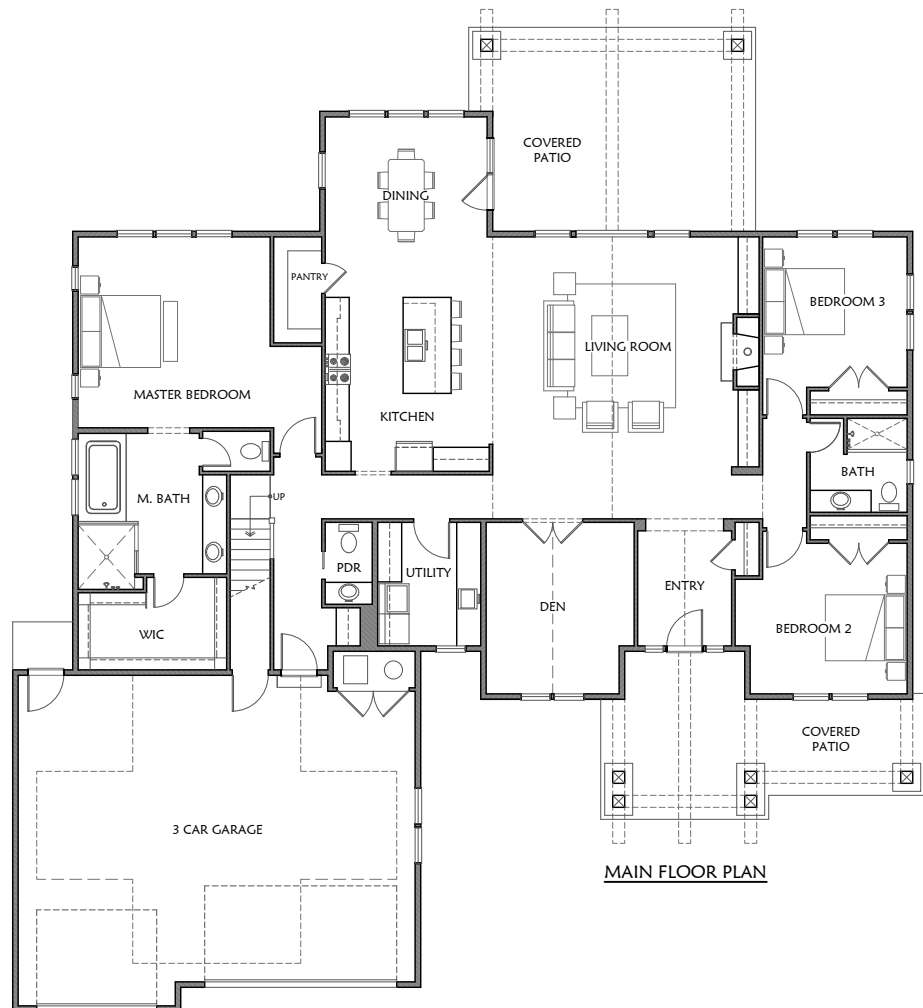

# Harrison

## TOTAL LIVING SPACE

3234 sq ft

Main Floor 2711 sq ft  
Upper Floor 493 sq ft

UPPER FLOOR PLAN

MAIN FLOOR PLAN