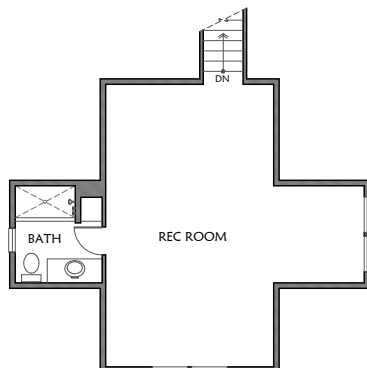

## TOTAL LIVING SPACE

3234 sq ft

Main Floor 2711 sq ft  
Upper Floor 493 sq ft

UPPER FLOOR PLAN

MAIN FLOOR PLAN