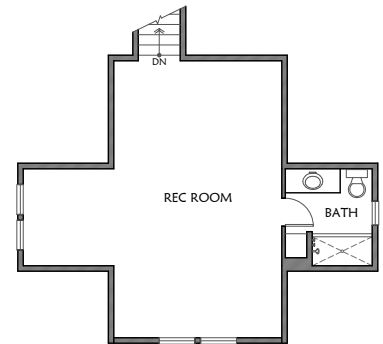

# Bristol

MAIN FLOOR PLAN

## TOTAL LIVING SPACE

2853 sq ft

Main Floor 2373 sq ft  
Upper Floor 480 sq ft

UPPER FLOOR PLAN