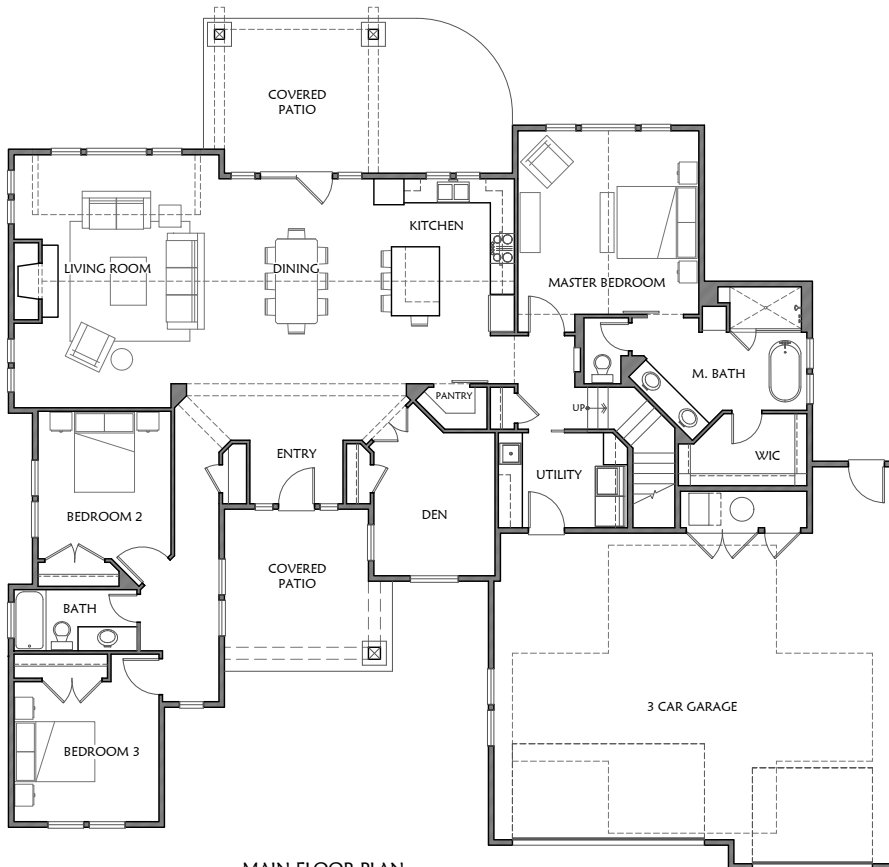

# Bristol

MAIN FLOOR PLAN

## TOTAL LIVING SPACE

2853 sq ft

Main Floor 2373 sq ft  
Upper Floor 480 sq ft

UPPER FLOOR PLAN