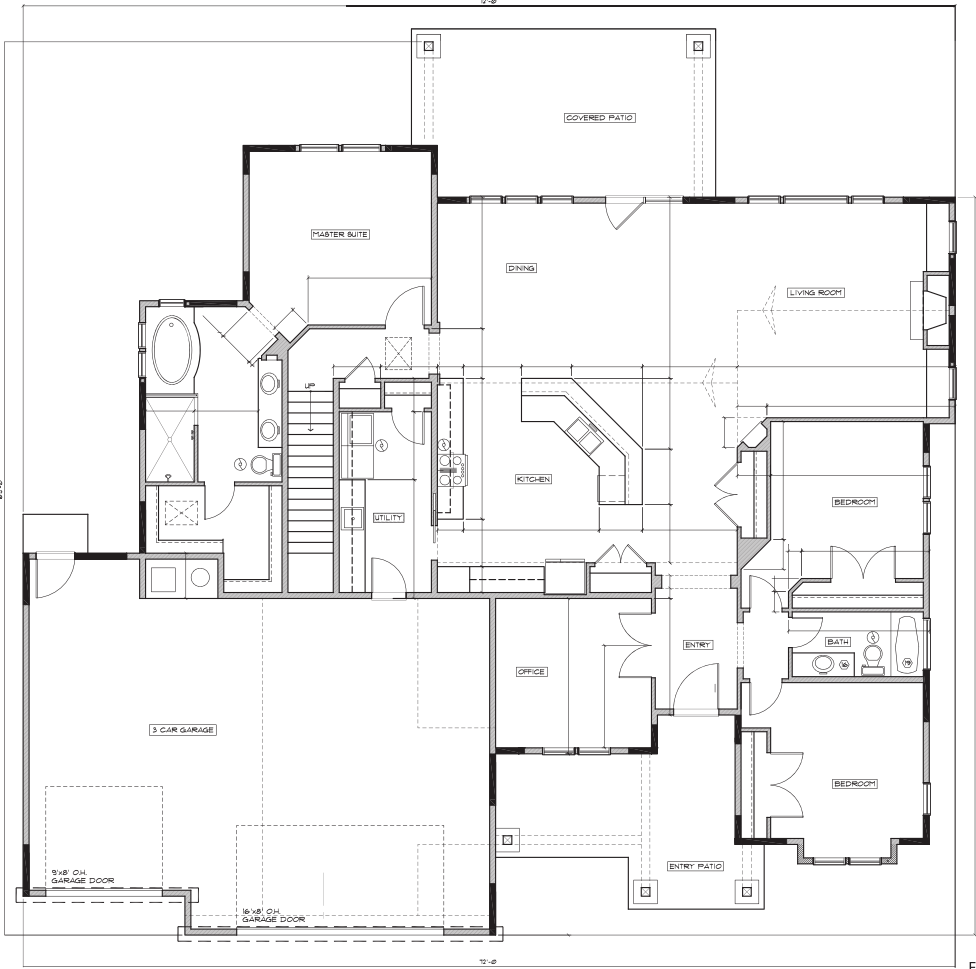

# THE DAWSON

**TOTAL LIVING SPACE**  
 2,758 SQ. Ft.  
 Main Floor - 2,410 SQ. Ft.  
 Bonus Room - 348 SQ. Ft.

Floor Plans © 2013 Rosenberger Construction. All rights reserved.