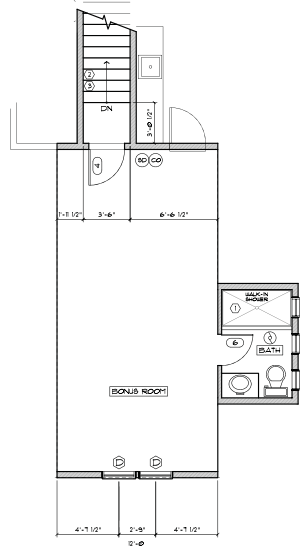

# THE DAWSON

**TOTAL LIVING SPACE**  
 2,758 SQ. Ft.  
 Main Floor - 2,410 SQ. Ft.  
 Bonus Room - 348 SQ. Ft.

Floor Plans © 2013 Rosenberger Construction. All rights reserved.